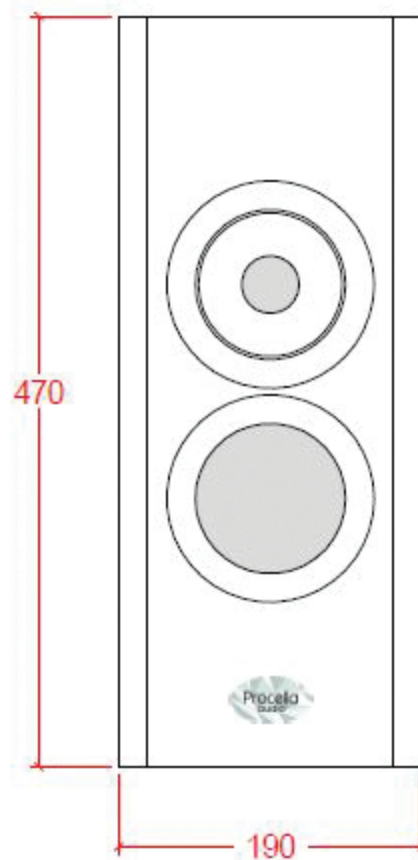

# P5V

Package: 600x300x200mm

Procella P5V: Dimensions  
Anders Uggelberg, 21 July -15  
UPD: 26/8, 20/1-16  
Scale 1:5 (PDF/JPG-file not to scale)  
P5V\_VUE.CAD