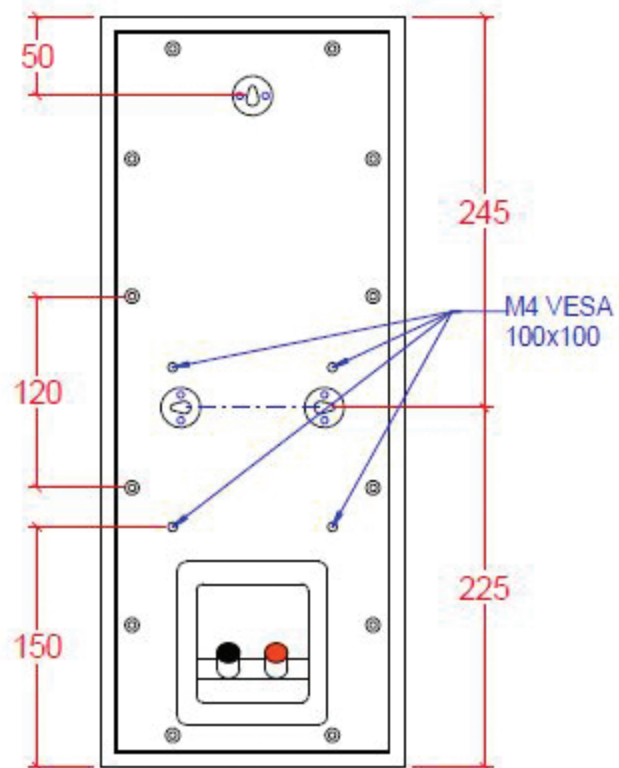

# P5V

Package: 600x300x200mm

Procella P5V: Dimensions  
Anders Uggelberg, 21 July -15  
UPD: 26/8, 20/1-16  
Scale 1:5 (PDF/JPG-file not to scale)  
P5V\_VUE.CAD