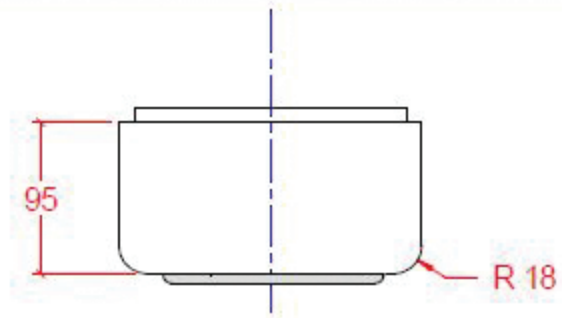

# P5V

Package: 600x300x200mm

Procella P5V: Dimensions  
Anders Uggelberg, 21 July -15  
UPD: 26/8, 20/1-16  
Scale 1:5 (PDF/JPG-file not to scale)  
P5V\_VUE.CAD